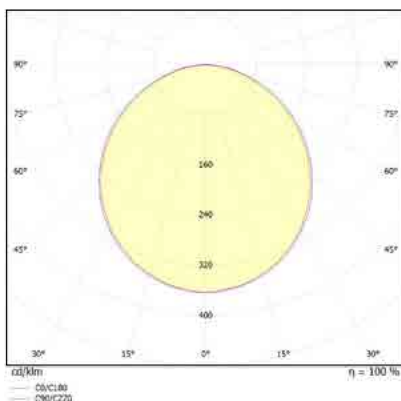

תקנים:

CB TEST <

< תקן פוטוביולוגי IEC 62471

< EMC EN61547, EN55015, EN610003-2, EN610003-3

< התאמת הדרייבר לת"י 61347 חלק 2.13