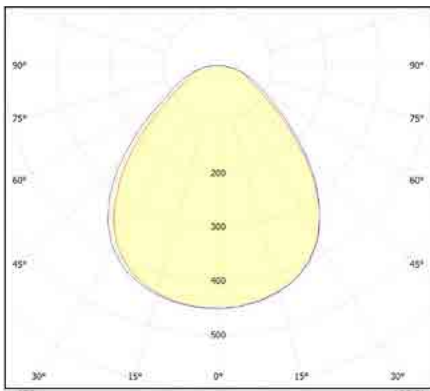

- נצילות אורית: 155LM/W
- מקור האור: LED SMD CRI>85
- גוון אור: 4000K/6000K
- דרייבר: MW
- מתח עבודה: 220V
- דרגת אטימות: IP67
- הלם מכני: IK09
- שעות עבודה: 50,000
- מבנה הגוף: יציקת אלומיניום
- זוויות הארה: 21°X49° / 136°X78° / 30°X70° 30° / 60° / 90° / 120°
- לדים: LUMILEDS
- צבע הגוף: שחור

Power	LM	L-mm	W-mm
100W	15,500	80	280
200W	31,000	228	282
400W	62,000	485	292
600W	93,000	740	292

ניתן להזמין עם שטוצר ל-2 צול

תקנים:

- < מאושר ע"י מכון התקנים הישראלי
- < CB TEST
- < תקן פוטוביולוגי IEC 62471
- < EMC EN61547, EN55015, EN610003-2, EN610003-3
- < התאמת הדרייבר לת"י 61347 חלק 2.13
- < התאמה לתקן IEC 62031