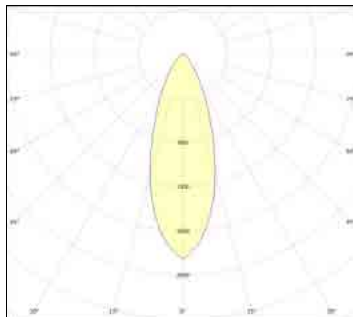

עקומה פוטומטרית:

Power	LM
400W	60,000
800W	120,000
1200W	180,000

STAD

גוף תאורה הצפה תוצרת אירופה, יצוק אלומיניום מעוצב בעל נצילות אורית של 150 לומן ל-וואט, להארת מבנים גבוהים בין 14-18 מטר. מיועד להתקנה בשטחים ציבוריים, מבנים, מגרשי ספורט ותאורת הצפה.

נצילות אורית: 150LM/W

מקור האור: LED SMD CRI>80

גוון אור: 3000K/4000K/6000K

דרייבר: MW

מתח עבודה: 220V

דרגת אטימות: IP66

הלם מכני: IK08

מבנה הגוף: יציקת אלומיניום

זוויות הארה: 15°/36°/55°/75°

לדים: PHILIPS

צבע הגוף: שחור

תקנים:

CB TEST <

< תקן פוטוביולוגי IEC 62471

< EMC EN61547, EN55015, EN610003-2, EN610003-3

< התאמת הדרייבר לת"י 61347 חלק 2.13

< התאמה לתקן IEC 62031