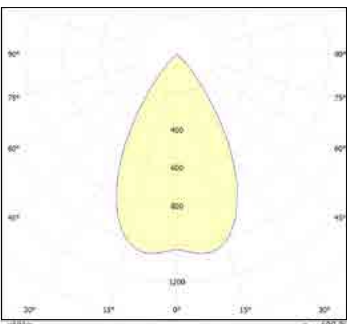

עקומה פוטומטרית: