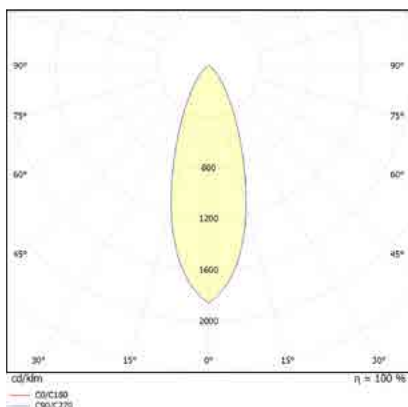

עקומה פוטומטרית:

- נצילות אורית: 150LM/W
- מקור האור: LED SMD CRI>85
- גוון אור: 4000K/6000K
- דרייבר: MW
- מתח עבודה: 220V
- דרגת אטימות: IP65
- הלם מכני: IK07
- שעות עבודה: 50,000
- מבנה הגוף: יציקת אלומיניום
- זוויות הארה: 15°/ 36°/ 55°/ 75°
- לדים: LUMILEDS
- צבע הגוף: שחור

Power	LM	L-mm	W-mm
240W	36,000	360	310
360W	54,000	470	360
480W	72,000	630	360
720W	108,000	730	470

תקנים:

- CB TEST <
- IEC 62471 תקן פוטוביולוגי
- EN61547, EN55015, EN610003-2, EN610003-3 EMC <
- התאמת הדרייבר לת"י 61347 חלק 2.13 <
- התאמה לתקן IEC 62031 <