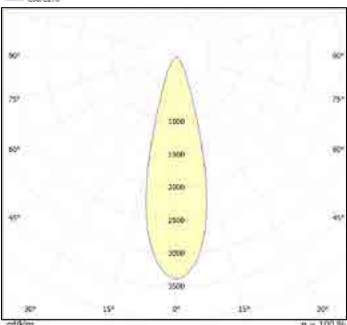

עקומה פוטומטרית: