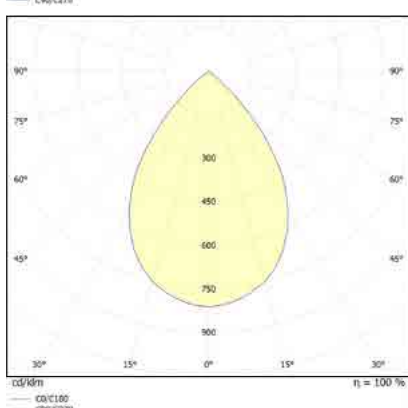

עקומה פוטומטרית:

- נצילות אורית: 150LM/W
- מקור האור: LED SMD CRI>85
- גוון אור: 4000K/6000K
- דרייבר: MW
- מתח עבודה: 220V
- דרגת אטימות: IP65
- הלם מכני: IK07
- שעות עבודה: 50,000
- מבנה הגוף: יציקת אלומיניום
- זוויות הארה: 15°/ 36°/ 55°/ 75°
- לדים: LUMILEDS
- צבע הגוף: שחור

Power	LM	L-mm	W-mm
240W	36,000	360	310
360W	54,000	470	360
480W	72,000	630	360
720W	108,000	730	470

תקנים:

- CB TEST <
- IEC 62471 תקן פוטוביולוגי
- EN61547, EN55015, EN610003-2, EN610003-3 EMC <
- התאמת הדרייבר לת"י 61347 חלק 2.13 <
- התאמה לתקן IEC 62031 <