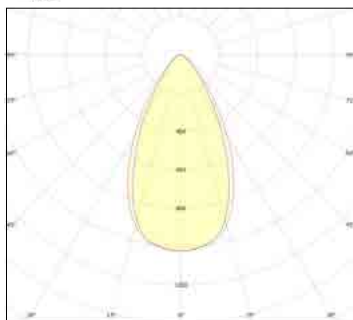

עקומה פוטומטרית:

Power	LM
400W	60,000
800W	120,000
1200W	180,000

STAD

גוף תאורה הצפה תוצרת אירופה, יצוק אלומיניום מעוצב בעל נצילות אורית של 150 לומן ל-וואט, להארת מבנים גבוהים בין 14-18 מטר. מיועד להתקנה בשטחים ציבוריים, מבנים, מגרשי ספורט ותאורת הצפה.

נצילות אורית: 150LM/W

מקור האור: LED SMD CRI>80

גוון אור: 3000K/4000K/6000K

דרייבר: MW

מתח עבודה: 220V

דרגת אטימות: IP66

הלם מכני: IK08

מבנה הגוף: יציקת אלומיניום

זוויות הארה: 15°/36°/55°/75°

לדים: PHILIPS

צבע הגוף: שחור

תקנים:

CB TEST <

< תקן פוטוביולוגי IEC 62471

< EMC EN61547, EN55015, EN610003-2, EN610003-3

< התאמת הדרייבר לת"י 61347 חלק 2.13

< התאמה לתקן IEC 62031