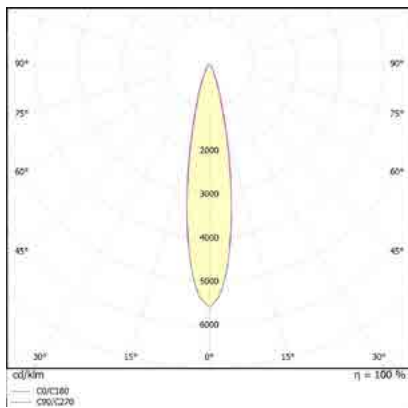

עקומה פוטומטרית:

- נצילות אורית: 150LM/W
- מקור האור: LED SMD CRI>85
- גוון אור: 4000K/6000K
- דרייבר: MW
- מתח עבודה: 220V
- דרגת אטימות: IP65
- הלם מכני: IK07
- שעות עבודה: 50,000
- מבנה הגוף: יציקת אלומיניום
- זוויות הארה: 15°/ 36°/ 55°/ 75°
- לדים: LUMILEDS
- צבע הגוף: שחור

Power	LM	L-mm	W-mm
240W	36,000	360	310
360W	54,000	470	360
480W	72,000	630	360
720W	108,000	730	470

תקנים:

- CB TEST <
- IEC 62471 תקן פוטוביולוגי
- EN61547, EN55015, EN610003-2, EN610003-3 EMC <
- התאמת הדרייבר לת"י 61347 חלק 2.13 <
- התאמה לתקן IEC 62031 <