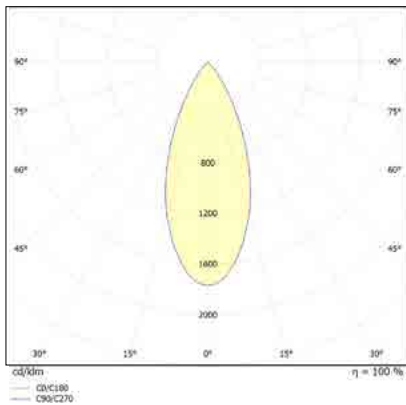

FLAMINGO

גוף תאורה הצפה תוצרת אירופה, יצוק אלומיניום מעוצב בעל נצילות אורית של 126 לומן ל-וואט, להארת מבנים גבוהים בין 14-18 מטר. מיועד להתקנה בשטחים ציבוריים, מבנים, מגרשי ספורט ותאורת הצפה.

עקומה פוטומטרית: