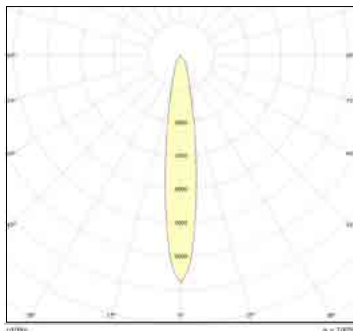

עקומה פוטומטרית: