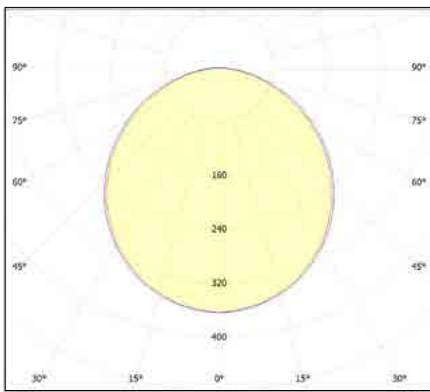

- נצילות אורית: 155LM/W
- מקור האור: LED SMD CRI>85
- גוון אור: 4000K/6000K
- דרייבר: MW
- מתח עבודה: 220V
- דרגת אטימות: IP67
- הלם מכני: IK09
- שעות עבודה: 50,000
- מבנה הגוף: יציקת אלומיניום
- זוויות הארה: 21°X49° / 136°X78° / 30°X70° 30° / 60° / 90° / 120°
- לדים: LUMILEDS
- צבע הגוף: שחור

Power	LM	L-mm	W-mm
100W	15,500	80	280
200W	31,000	228	282
400W	62,000	485	292
600W	93,000	740	292

ניתן להזמין עם שטוצר ל-2 צול

תקנים:

- < מאושר ע"י מכון התקנים הישראלי
- < CB TEST
- < תקן פוטוביולוגי IEC 62471
- < EMC EN61547, EN55015, EN610003-2, EN610003-3
- < התאמת הדרייבר לת"י 61347 חלק 2.13
- < התאמה לתקן IEC 62031