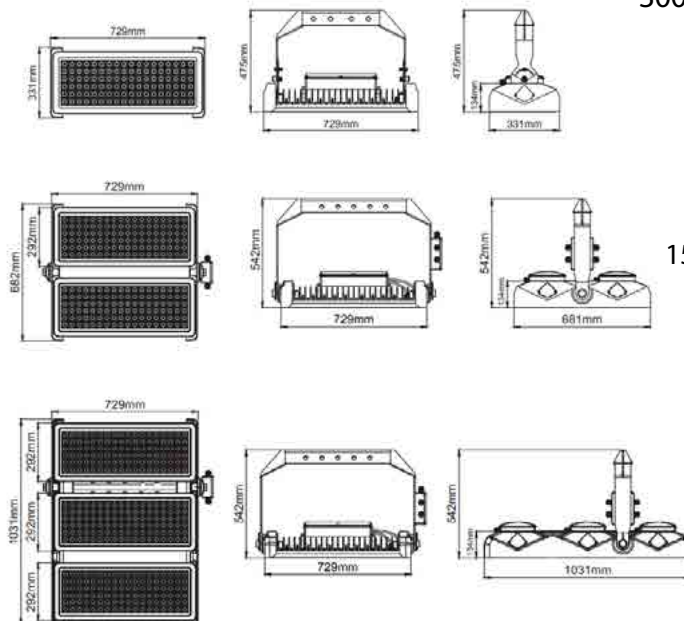

STAD

גוף תאורה הצפה תוצרת אירופה, יצוק אלומיניום מעוצב בעל נצילות אורית של 150 לומן ל-וואט, להארת מבנים גבוהים בין 14-18 מטר. מיועד להתקנה בשטחים ציבוריים, מבנים, מגרשי ספורט ותאורת הצפה.

נצילות אורית: 150LM/W

מקור האור: LED SMD CRI>80

גוון אור: 3000K/4000K/6000K

דרייבר: MW

מתח עבודה: 220V

דרגת אטימות: IP66

הלם מכני: IK08

מבנה הגוף: יציקת אלומיניום

זוויות הארה: 15°/36°/55°/75°

לדים: PHILIPS

צבע הגוף: שחור