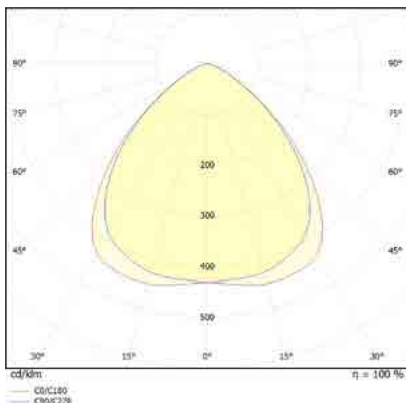

FLAMINGO

גוף תאורה הצפה תוצרת אירופה, יצוק אלומיניום מעוצב בעל נצילות אורית של 126 לומן ל-וואט, להארת מבנים גבוהים בין 14-18 מטר. מיועד להתקנה בשטחים ציבוריים, מבנים, מגרשי ספורט ותאורת הצפה.

עקומה פוטומטרית: