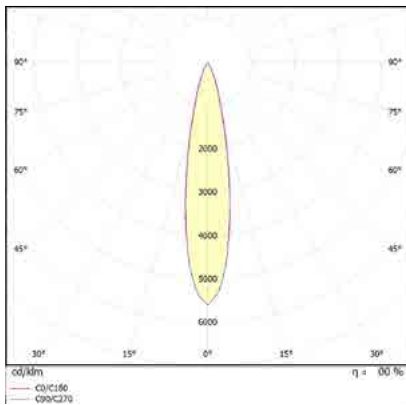

FLAMINGO

גוף תאורה הצפה תוצרת אירופה, יצוק אלומיניום מעוצב בעל נצילות אורית של 126 לומן ל-וואט, להארת מבנים גבוהים בין 14-18 מטר. מיועד להתקנה בשטחים ציבוריים, מבנים, מגרשי ספורט ותאורת הצפה.

עקומה פוטומטרית: