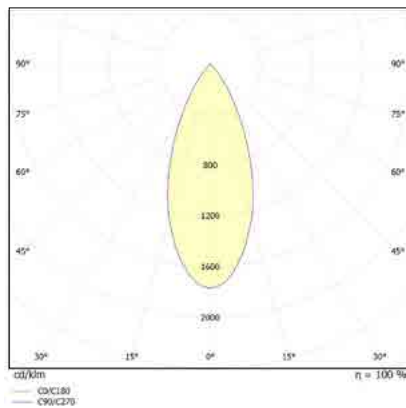

עקומה פוטומטרית:

- נצילות אורית: 150LM/W
- מקור האור: LED SMD CRI>85
- גוון אור: 4000K/6000K
- דרייבר: MW
- מתח עבודה: 220V
- דרגת אטימות: IP65
- הלם מכני: IK07
- שעות עבודה: 50,000
- מבנה הגוף: יציקת אלומיניום
- זוויות הארה: 15°/ 36°/ 55°/ 75°
- לדים: LUMILEDS
- צבע הגוף: שחור

Power	LM	L-mm	W-mm
240W	36,000	360	310
360W	54,000	470	360
480W	72,000	630	360
720W	108,000	730	470

תקנים:

- CB TEST <
- IEC 62471 תקן פוטוביולוגי
- EN61547, EN55015, EN610003-2, EN610003-3 EMC <
- התאמת הדרייבר לת"י 61347 חלק 2.13 <
- התאמה לתקן IEC 62031 <