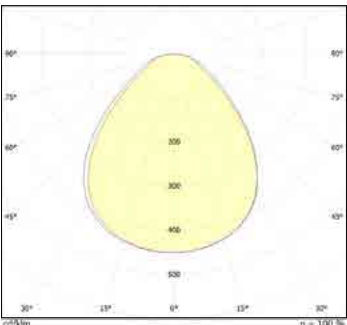

עקומה פוטומטרית: