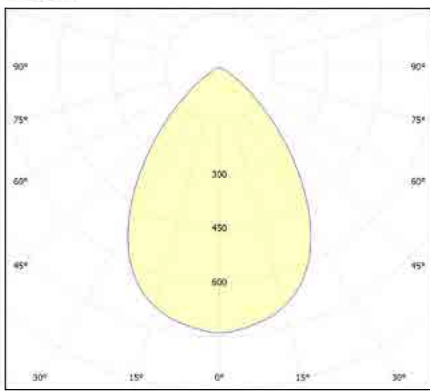

- נצילות אורית: 155LM/W
- מקור האור: LED SMD CRI>85
- גוון אור: 4000K/6000K
- דרייבר: MW
- מתח עבודה: 220V
- דרגת אטימות: IP67
- הלם מכני: IK09
- שעות עבודה: 50,000
- מבנה הגוף: יציקת אלומיניום
- זוויות הארה: 21°X49° / 136°X78° / 30°X70° 30° / 60° / 90° / 120°
- לדים: LUMILEDS
- צבע הגוף: שחור

Power	LM	L-mm	W-mm
100W	15,500	80	280
200W	31,000	228	282
400W	62,000	485	292
600W	93,000	740	292

ניתן להזמין עם שטוצר ל-2 צול

תקנים:

- < מאושר ע"י מכון התקנים הישראלי
- < CB TEST
- < תקן פוטוביולוגי IEC 62471
- < EMC EN61547, EN55015, EN610003-2, EN610003-3
- < התאמת הדרייבר לת"י 61347 חלק 2.13
- < התאמה לתקן IEC 62031