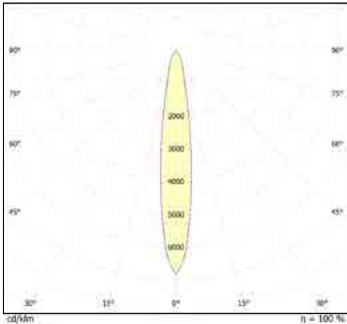

עקומה פוטומטרית: