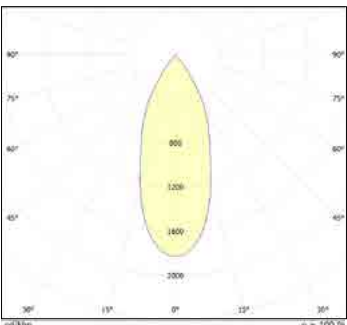

עקומה פוטומטרית: